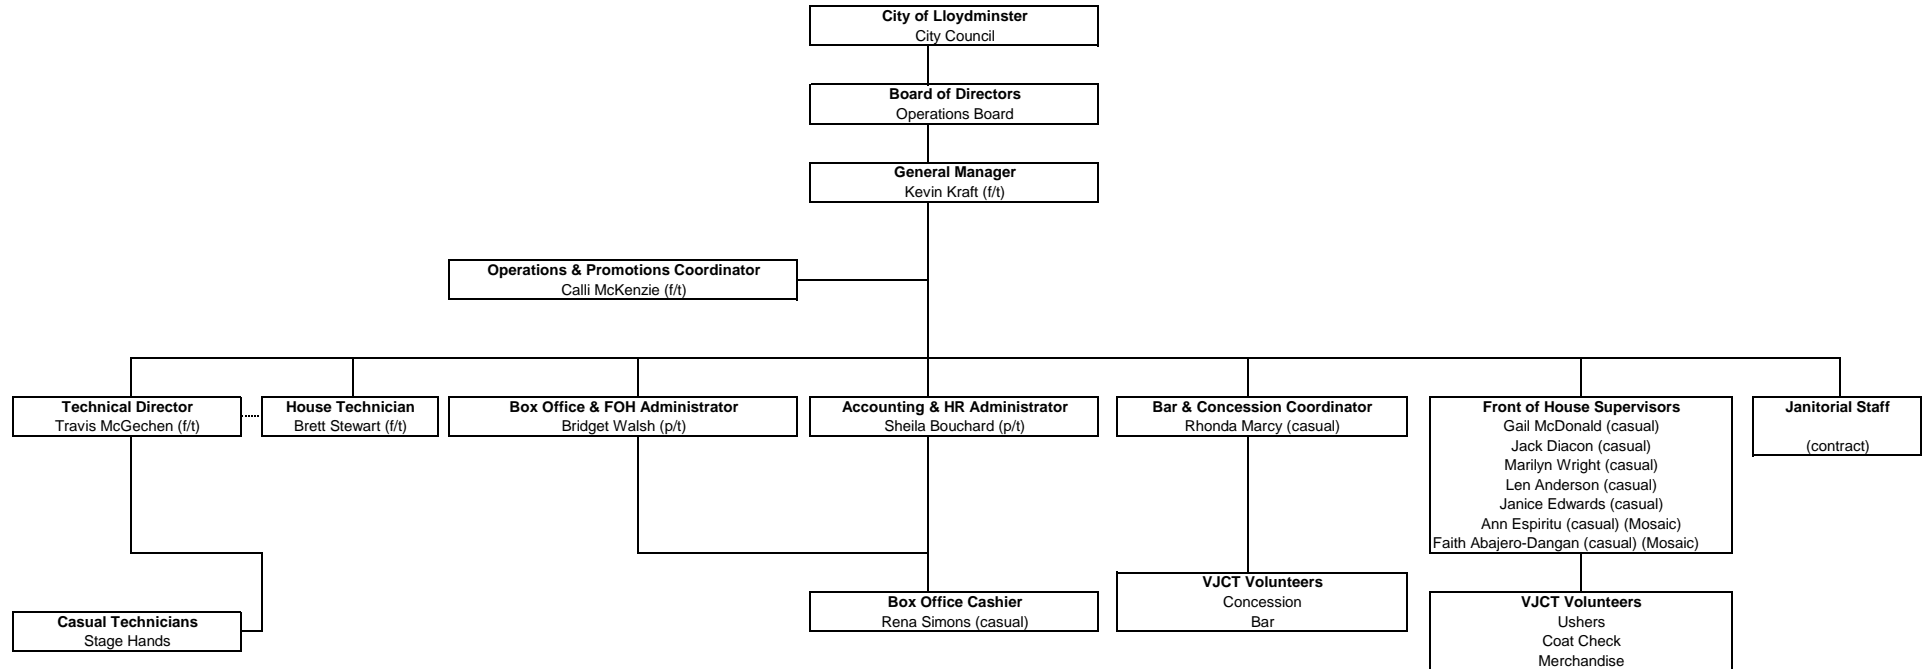

VIC JUBA COMMUNITY THEATRE
ORGANIZATIONAL CHART

f/t full-time
p/t part-time

Effective: January 1, 2018